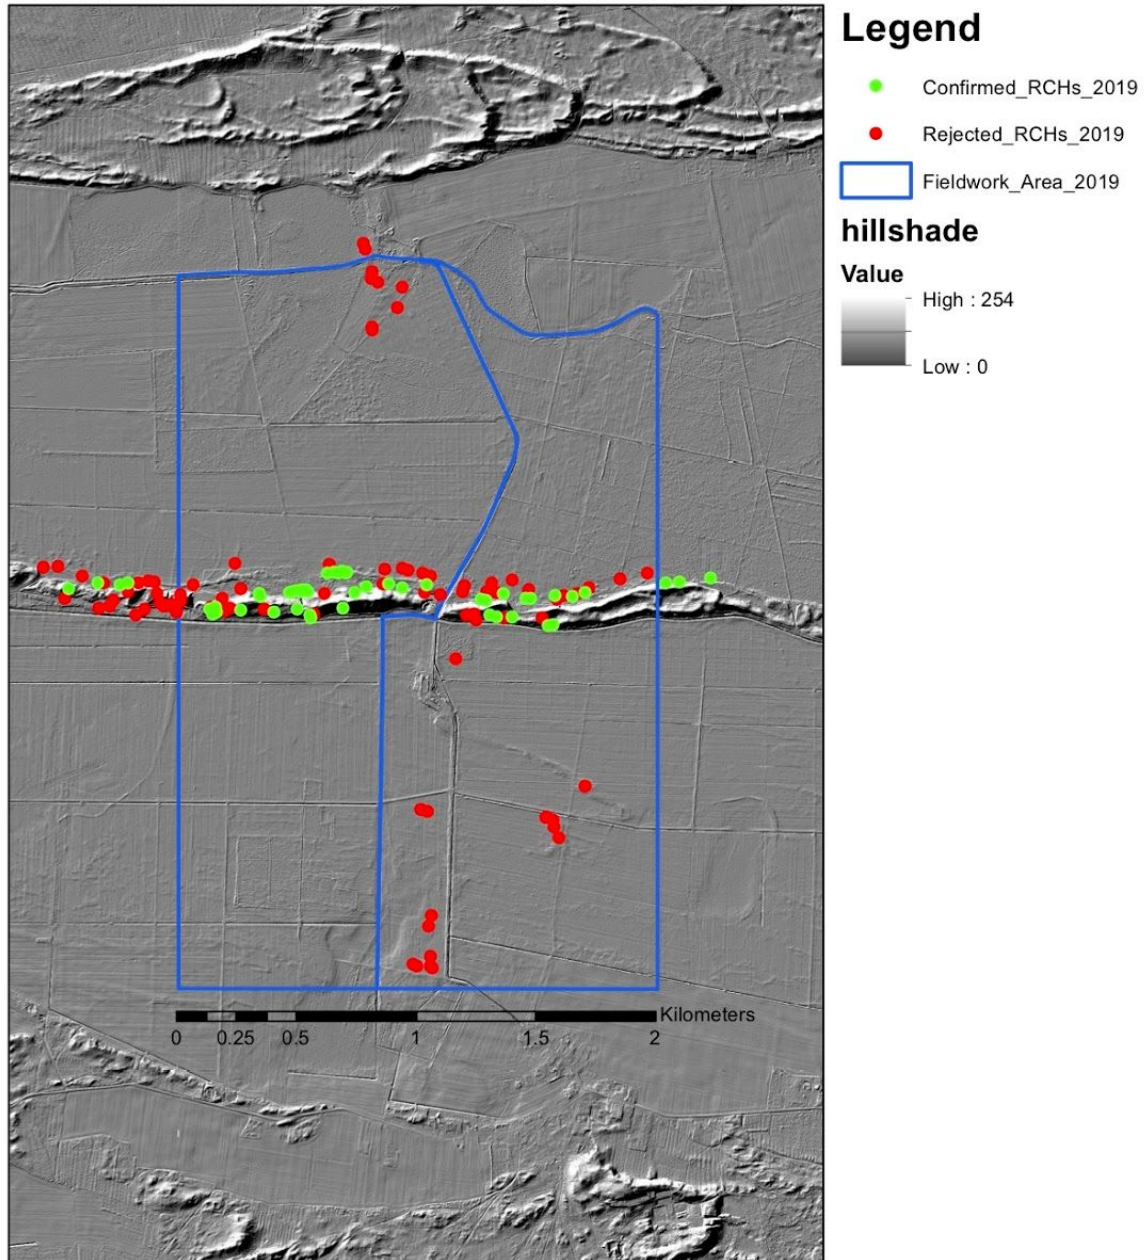

Fieldwork area Horstwalde, Brandenburg 2019

Visualisation of Relict Charcoal Hearth locations

Created by: Rob Burger, Myrthe Detiger, Marjolein Gevers & Seda Unver

Source LiDAR data: Extent of 49 LiDAR tiles BUST. Retrieved on April 16th, 2019, from: http://geodata.science.uva.nl/UvAGeodata/ClickableMaps/World/Europe/Germany/ClickableMapsGermany/Lidar_Baruth_extent.html

Figure 3. Location of the points registered in 2019. Red dots indicate locations where no RCH has been found. Green dots indicate confirmed RCHs.